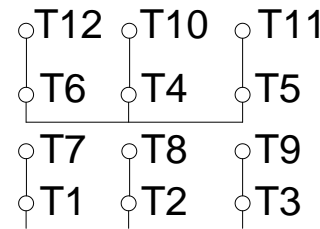

1 2 3 4 5 6 7 8

A

PART-WINDING

WYE-DELTA

START

RUN

START

RUN

B

C

L1 L2 L3

L1 L2 L3

L1 L2 L3

L1 L2 L3

D

E

F

Notes: Downloaded from http://dealerselectric.com Generated for Model #10018ET3GRB405T-W22		
Performed by:		
Checked:		
Customer:		
W22 NEMA Premium - Roller Bearings		
Three-phase induction motor Frame 404/5T - IP55	27-SEP-2016	