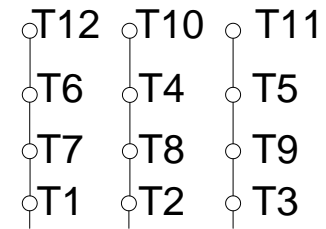

1 2 3 4 5 6 7 8

A

PART-WINDING

WYE-DELTA

START

RUN

START

RUN

B

C

L1 L2 L3

L1 L2 L3

L1 L2 L3

L1 L2 L3

D

E

F

Notes: Downloaded from <http://dealerselectric.com>
Generated for Model #10012XT3G444T

Performed by:

Checked:

Customer:

Three-Phase : Explosion Proof - NEMA Premium

Three-phase induction motor
Frame 444/5T - IP55