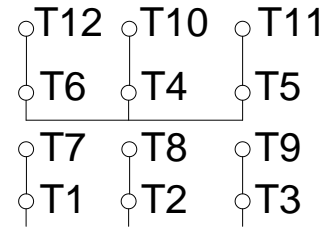

1 2 3 4 5 6 7 8

A

PART-WINDING

WYE-DELTA

START

RUN

START

RUN

B

C

L1 L2 L3

L1 L2 L3

L1 L2 L3

L1 L2 L3

D

E

F

Notes: Downloaded from http://dealerselectric.com Generated for Model #10009XT3G445T		
Performed by:		
Checked:		
Customer:		
Three-Phase : Explosion Proof - NEMA Premium		
Three-phase induction motor Frame 444/5T - IP55	27-SEP-2016	