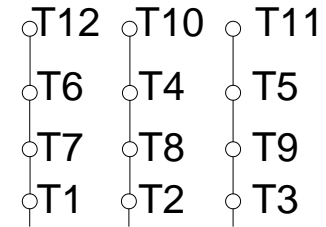

1 2 3 4 5 6 7 8

A

PART-WINDING

WYE-DELTA

START

RUN

START

RUN

B

C

L1 L2 L3

L1 L2 L3

L1 L2 L3

L1 L2 L3

D

E

F

Notes: Downloaded from http://dealerselectric.com Generated for Model #10009XT3G445T		
Performed by:		
Checked:		
Customer:		
Three-Phase : Explosion Proof - NEMA Premium		
Three-phase induction motor Frame 444/5T - IP55	27-SEP-2016	