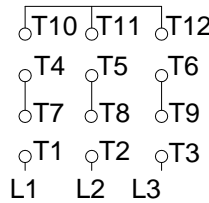

1 2 3 4 5 6 7 8

A
B
C
D
E
F

LOW VOLTAGE

HIGH VOLTAGE

CONNECTIONS FOR STARTING ONLY:

LOW VOLTAGE

HIGH VOLTAGE

Notes: Downloaded from <http://dealerselectric.com>
Generated for Model #10009XP3E445T

Performed by:

Checked:

Customer:

Three-Phase : Explosion Proof - High Efficiency

Three-phase induction motor
Frame 445T - IP54

27-SEP-2016