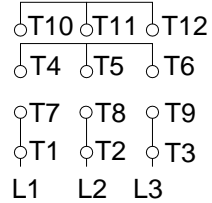

1 2 3 4 5 6 7 8

A
B
C
D
E
F

LOW VOLTAGE

HIGH VOLTAGE

CONNECTIONS FOR STARTING ONLY:

LOW VOLTAGE

HIGH VOLTAGE

Notes: Downloaded from <http://dealerselectric.com>
Generated for Model #10009XP3E445T

Performed by:

Checked:

Customer:

Three-Phase : Explosion Proof - High Efficiency

Three-phase induction motor
Frame 445T - IP54

27-SEP-2016