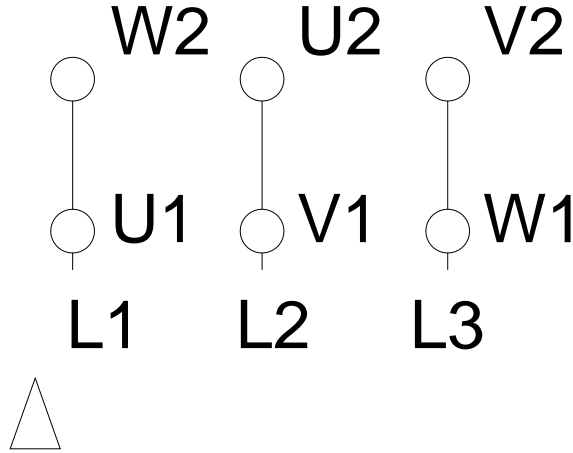

1 2 3 4 5 6 7 8

# HIGH VOLTAGE

A  
B  
C  
D  
E  
F

Notes: Downloaded from <a href="http://dealerselectric.com">http://dealerselectric.com</a> Generated for Model #09036ET3Y280S/M-W22		
Performed by:		
Checked:		
Customer:		
Three-Phase: W22 IE3 IEC Tru-Metric - TEFC (IP55) Cast Iron Frame		
Three-phase induction motor Frame 280S/M - IP55	27-SEP-2016	