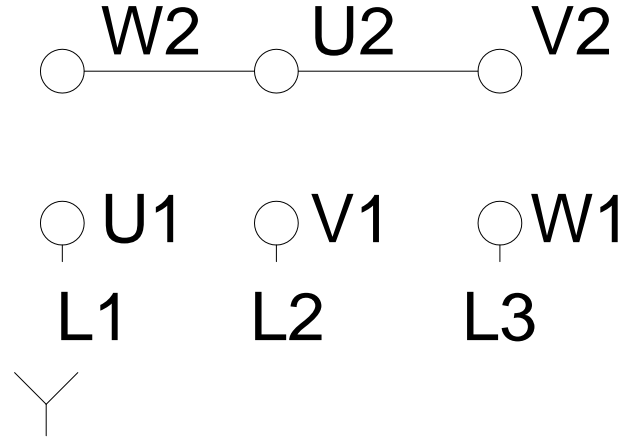

# HIGH VOLTAGE

A  
B  
C  
D  
E  
F

Notes: Downloaded from <a href="http://dealerselectric.com">http://dealerselectric.com</a> Generated for Model #09036ET3Y280S/M-W22		
Performed by:		
Checked:		
Customer:		
Three-Phase: W22 IE3 IEC Tru-Metric - TEFC (IP55) Cast Iron Frame		
Three-phase induction motor Frame 280S/M - IP55	27-SEP-2016	