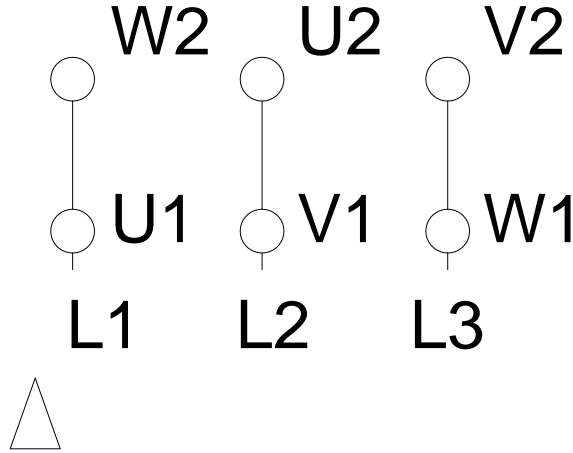

1 2 3 4 5 6 7 8

LOW VOLTAGE

HIGH VOLTAGE

A
B
C
D
E
F

Notes: Downloaded from http://dealerselectric.com Generated for Model #09018ET3Y280S/M-W22		
Performed by:		
Checked:		
Customer:		
Three-Phase: W22 IE3 IEC Tru-Metric - TEFC (IP55) Cast Iron Frame		
Three-phase induction motor Frame 280S/M - IP55	27-SEP-2016	