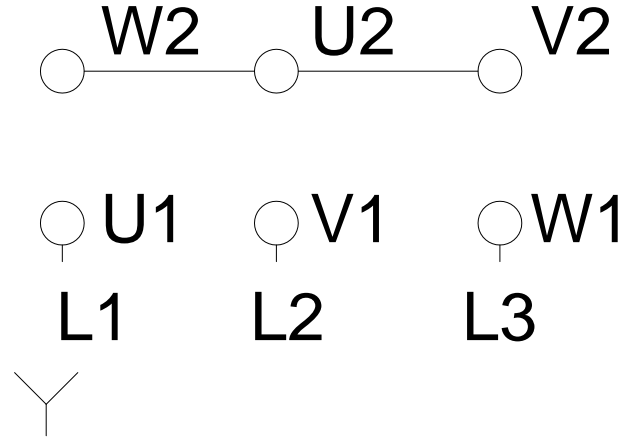

1 2 3 4 5 6 7 8

LOW VOLTAGE

HIGH VOLTAGE

A
B
C
D
E
F

Notes: Downloaded from http://dealerselectric.com Generated for Model #09018ET3Y280S/M-W22		
Performed by:		
Checked:		
Customer:		
Three-Phase: W22 IE3 IEC Tru-Metric - TEFC (IP55) Cast Iron Frame		
Three-phase induction motor Frame 280S/M - IP55	27-SEP-2016	