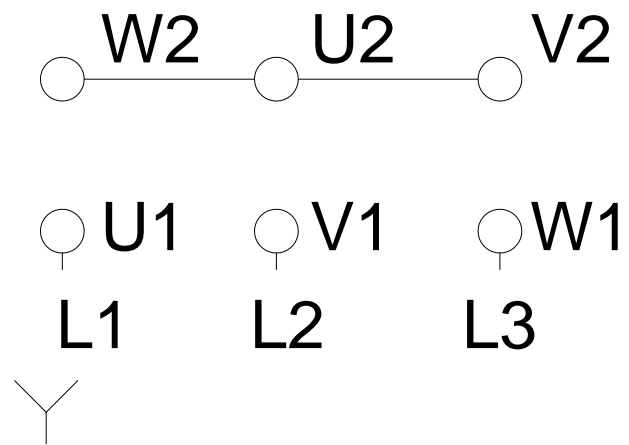

LOW VOLTAGE

HIGH VOLTAGE

Notes: Downloaded from <http://dealerselectric.com>
Generated for Model #09012ET3Y315S/M-W22

Performed by:

Checked:

Customer:

Three-Phase: W22 IE3 IEC Tru-Metric - TEFC (IP55) Cast Iron Frame

Three-phase induction motor
Frame 315S/M - IP55

27-SEP-2016