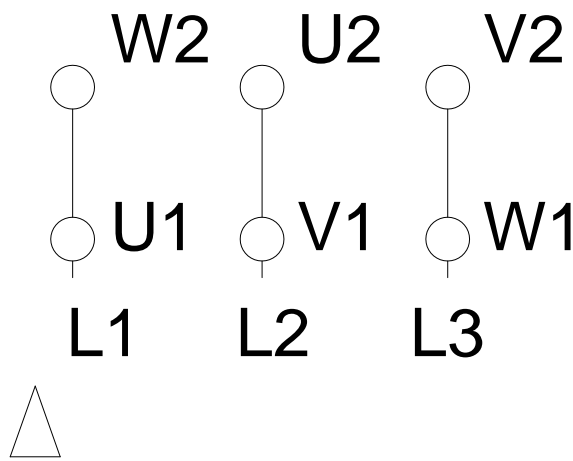

LOW VOLTAGE

HIGH VOLTAGE

Notes: Downloaded from <http://dealerselectric.com>
Generated for Model #09012ET3Y315S/M-W22

Performed by:

Checked:

Customer:

Three-Phase: W22 IE3 IEC Tru-Metric - TEFC (IP55) Cast Iron Frame

Three-phase induction motor
Frame 315S/M - IP55

27-SEP-2016