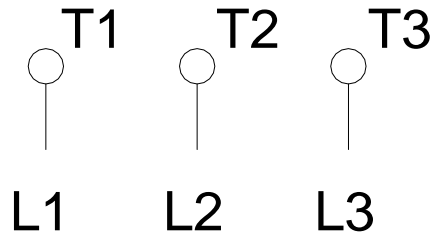

1 2 3 4 5 6 7 8

A

B

C

D

E

F

Notes: Downloaded from <http://dealerselectric.com>
Generated for Model #07536XT3H365TS

Performed by:

Checked:

Customer:

Three-Phase : Explosion Proof - NEMA Premium

Three-phase induction motor
Frame 364/5TS - IP55

27-SEP-2016