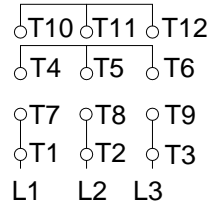

1 2 3 4 5 6 7 8

A
B
C
D
E
F

LOW VOLTAGE

HIGH VOLTAGE

CONNECTIONS FOR STARTING ONLY:

LOW VOLTAGE

HIGH VOLTAGE

Notes: Downloaded from <http://dealerselectric.com>
Generated for Model #07536OP3V364JPV

Performed by:

Checked:

Customer:

Close Coupled Pump : Three-Phase - "JP" Type - ODP - High Efficiency

Three-phase induction motor
Frame 364JP - IP23

27-SEP-2016