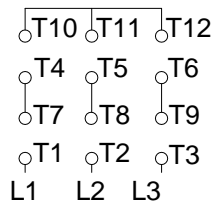

1 2 3 4 5 6 7 8

A
B
C
D
E
F

LOW VOLTAGE

HIGH VOLTAGE

CONNECTIONS FOR STARTING ONLY:

LOW VOLTAGE

HIGH VOLTAGE

Notes: Downloaded from <http://dealerselectric.com>
Generated for Model #07536OP3V364JPV

Performed by:

Checked:

Customer:

Close Coupled Pump : Three-Phase - "JP" Type - ODP - High Efficiency

Three-phase induction motor
Frame 364JP - IP23

27-SEP-2016