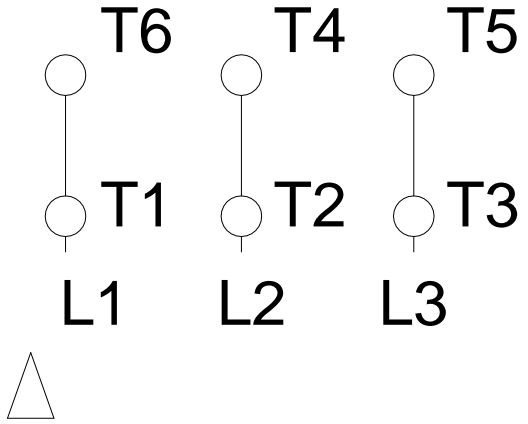

1 2 3 4 5 6 7 8

A  
B  
C  
D  
E  
F

### RUN

### ONLY FOR START

Notes: Downloaded from <a href="http://dealerselectric.com">http://dealerselectric.com</a> Generated for Model #07536OP3H364JPV		
Performed by:		
Checked:		
Customer:		
Close Coupled Pump : Three-Phase - "JP" Type - ODP - High Efficiency		
Three-phase induction motor Frame 364JP - IP23	27-SEP-2016	