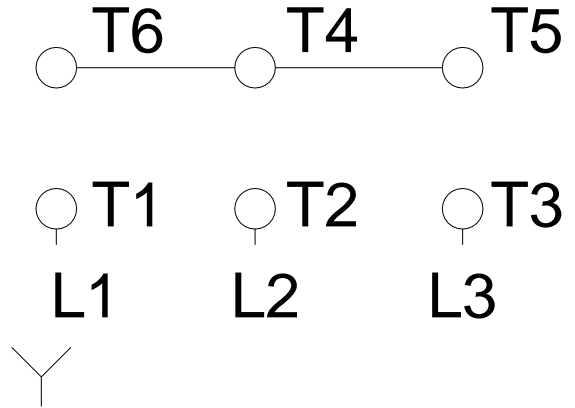

1 2 3 4 5 6 7 8

A  
B  
C  
D  
E  
F

### RUN

### ONLY FOR START

Notes: Downloaded from <a href="http://dealerselectric.com">http://dealerselectric.com</a> Generated for Model #07536OP3H364JPV		
Performed by:		
Checked:		
Customer:		
Close Coupled Pump : Three-Phase - "JP" Type - ODP - High Efficiency		
Three-phase induction motor Frame 364JP - IP23	27-SEP-2016	