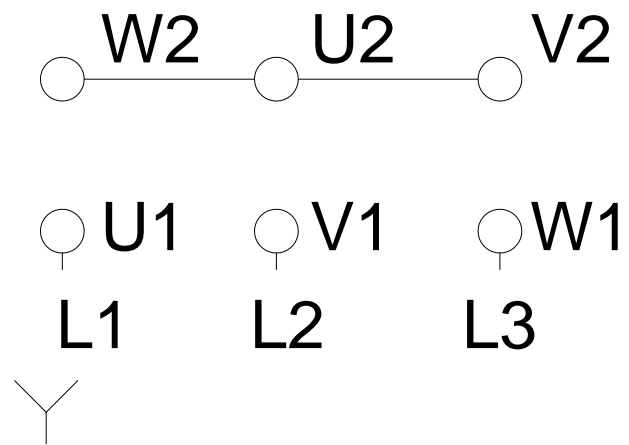

# HIGH VOLTAGE

Notes: Downloaded from <http://dealerselectric.com>  
Generated for Model #07536ET3Y280S/M-W22

Performed by:

Checked:

Customer:

Three-Phase: W22 IE3 IEC Tru-Metric - TEFC (IP55) Cast Iron Frame