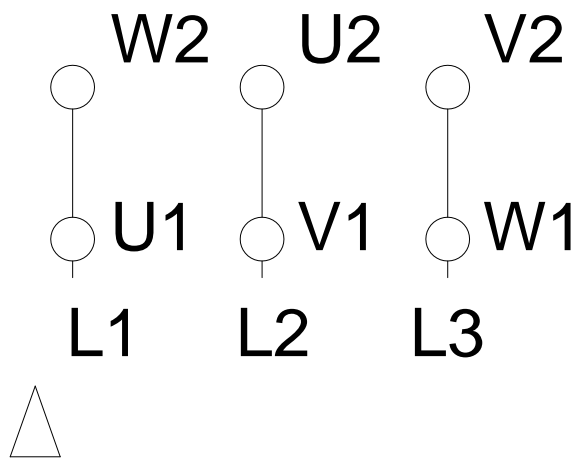

# HIGH VOLTAGE

Notes: Downloaded from <http://dealerselectric.com>  
Generated for Model #07536ET3Y280S/M-W22

Performed by:

Checked:

Customer:

Three-Phase: W22 IE3 IEC Tru-Metric - TEFC (IP55) Cast Iron Frame

Three-phase induction motor  
Frame 280S/M - IP55

27-SEP-2016