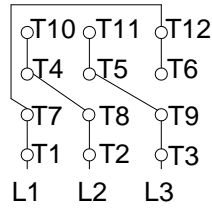

1 2 3 4 5 6 7 8

A
B
C
D
E
F

LOW VOLTAGE

HIGH VOLTAGE

CONNECTIONS FOR STARTING ONLY:

LOW VOLTAGE

HIGH VOLTAGE

Notes: Downloaded from <http://dealerselectric.com>
Generated for Model #07536ET3E365JP-W22

Performed by:

Checked:

Customer:

Close Coupled Pump: Three-Phase - W22 "JP" Type - TEFC - NEMA Premium

Three-phase induction motor
Frame 364/5JP - IP55

27-SEP-2016