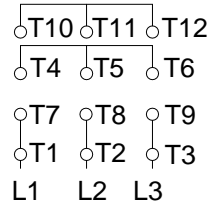

1 2 3 4 5 6 7 8

A
B
C
D
E
F

LOW VOLTAGE

HIGH VOLTAGE

CONNECTIONS FOR STARTING ONLY:

LOW VOLTAGE

HIGH VOLTAGE

Notes: Downloaded from <http://dealerselectric.com>
Generated for Model #07536ET3E365JP-W22

Performed by:

Checked:

Customer:

Close Coupled Pump: Three-Phase - W22 "JP" Type - TEFC - NEMA Premium

Three-phase induction motor
Frame 364/5JP - IP55

27-SEP-2016