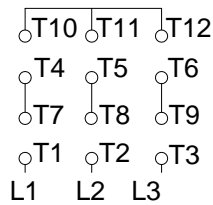

1 2 3 4 5 6 7 8

A
B
C
D
E
F

LOW VOLTAGE

HIGH VOLTAGE

CONNECTIONS FOR STARTING ONLY:

LOW VOLTAGE

HIGH VOLTAGE

Notes: Downloaded from <http://dealerselectric.com>
Generated for Model #07536ET3E365JP-W22

Performed by:

Checked:

Customer:

Close Coupled Pump: Three-Phase - W22 "JP" Type - TEFC - NEMA Premium

Three-phase induction motor
Frame 364/5JP - IP55

27-SEP-2016