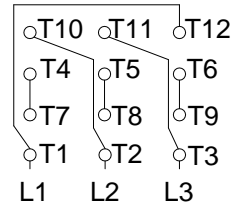

1 2 3 4 5 6 7 8

A
B
C
D
E
F

LOW VOLTAGE

HIGH VOLTAGE

CONNECTIONS FOR STARTING ONLY:

LOW VOLTAGE

HIGH VOLTAGE

Notes: Downloaded from <http://dealerselectric.com>
Generated for Model #07536ET3E365JP-W22

Performed by:

Checked:

Customer:

Close Coupled Pump: Three-Phase - W22 "JP" Type - TEFC - NEMA Premium

Three-phase induction motor
Frame 364/5JP - IP55

27-SEP-2016