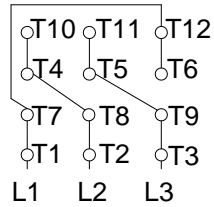

1 2 3 4 5 6 7 8

A  
B  
C  
D  
E  
F

LOW VOLTAGE

HIGH VOLTAGE

CONNECTIONS FOR STARTING ONLY:

LOW VOLTAGE

HIGH VOLTAGE

Notes: Downloaded from <http://dealerselectric.com>  
Generated for Model #07518XT3E365TC

Performed by:

Checked:

Customer:

Three-Phase : Explosion Proof - NEMA Premium

Three-phase induction motor  
Frame 364/5T - IP55

27-SEP-2016