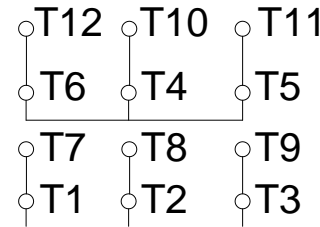

1 2 3 4 5 6 7 8

A

PART-WINDING

WYE-DELTA

START

RUN

START

RUN

B

C

L1 L2 L3

L1 L2 L3

L1 L2 L3

L1 L2 L3

D

E

F

Notes: Downloaded from http://dealerselectric.com Generated for Model #07518OT3G365JM		
Performed by:		
Checked:		
Customer:		
Close Coupled Pump : Three-Phase - "JM" Type - ODP - NEMA Premium		
Three-phase induction motor Frame 364/5JM - IP23	27-SEP-2016	