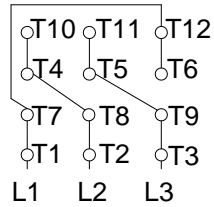

1 2 3 4 5 6 7 8

A  
B  
C  
D  
E  
F

LOW VOLTAGE

HIGH VOLTAGE

CONNECTIONS FOR STARTING ONLY:

LOW VOLTAGE

HIGH VOLTAGE

Notes: Downloaded from <http://dealerselectric.com>  
Generated for Model #07518EG3E365T-W22

Performed by:

Checked:

Customer:

W22 Super Premium

Three-phase induction motor  
Frame 364/5T - IP55

27-SEP-2016