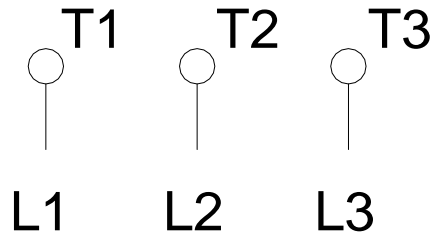

1 2 3 4 5 6 7 8

A

B

C

D

E

F

Notes: Downloaded from <http://dealerselectric.com>  
Generated for Model #07512ST3HIE405T-W22

Performed by:

Checked:

Customer:

Three-Phase: W22 IEEE-841™ Petrochem Motors - NEMA Premium® Efficiency

Three-phase induction motor  
Frame 404/5T - IP55

27-SEP-2016