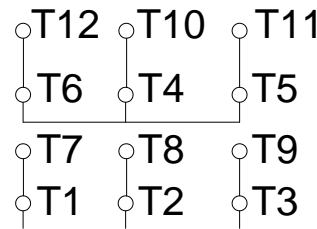

1 2 3 4 5 6 7 8

A

PART-WINDING

WYE-DELTA

START

RUN

START

RUN

B

C

L1 L2 L3

L1 L2 L3

L1 L2 L3

L1 L2 L3

D

E

F

Notes: Downloaded from <http://dealerselectric.com>
Generated for Model #07512ET3GRB405T-W22

Performed by:

Checked:

Customer:

W22 NEMA Premium - Roller Bearings

Three-phase induction motor
Frame 404/5T - IP55