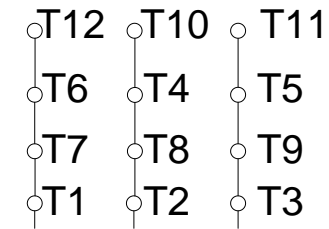

1 2 3 4 5 6 7 8

A

PART-WINDING

WYE-DELTA

START

RUN

START

RUN

B

C

L1 L2 L3

L1 L2 L3

L1 L2 L3

L1 L2 L3

D

E

F

Notes: Downloaded from http://dealerselectric.com Generated for Model #07512ET3G405T-W22		
Performed by:		
Checked:		
Customer:		
W22 NEMA Premium - Ball Bearings		
Three-phase induction motor Frame 404/5T - IP55	27-SEP-2016	