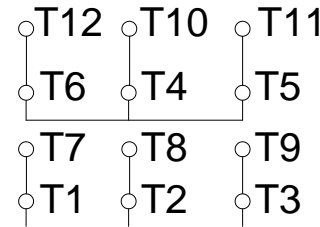

1 2 3 4 5 6 7 8

A

PART-WINDING

WYE-DELTA

START

RUN

START

RUN

B

C

L1 L2 L3

L1 L2 L3

L1 L2 L3

L1 L2 L3

D

E

F

Notes: Downloaded from <http://dealerselectric.com>
 Generated for Model #06036OP3G326JP

Performed by:

Checked:

Customer:

Close Coupled Pump : Three-Phase - "JP" Type - ODP - High Efficiency

Three-phase induction motor
 Frame 326JP - IP23