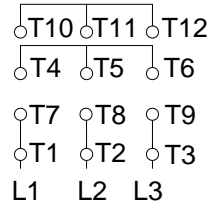

1 2 3 4 5 6 7 8

A

LOW VOLTAGE

HIGH VOLTAGE

B

CONNECTIONS FOR STARTING ONLY:

LOW VOLTAGE

HIGH VOLTAGE

C

D

E

F

Notes: Downloaded from <http://dealerselectric.com>
Generated for Model #06036ET3E364TS-W22

Performed by:

Checked:

Customer:

W22 NEMA Premium - Ball Bearings

Three-phase induction motor
Frame 364/5TS - IP55

27-SEP-2016