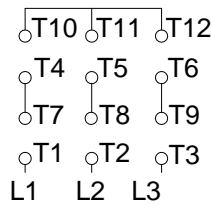

1 2 3 4 5 6 7 8

A

LOW VOLTAGE

HIGH VOLTAGE

B

CONNECTIONS FOR STARTING ONLY:

LOW VOLTAGE

HIGH VOLTAGE

C

D

E

F

Notes: Downloaded from <http://dealerselectric.com>
Generated for Model #06036ET3E364TS-W22

Performed by:

Checked:

Customer:

W22 NEMA Premium - Ball Bearings

Three-phase induction motor
Frame 364/5TS - IP55

27-SEP-2016