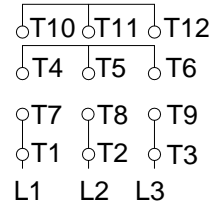

1 2 3 4 5 6 7 8

A
B
C
D
E
F

LOW VOLTAGE

HIGH VOLTAGE

CONNECTIONS FOR STARTING ONLY:

LOW VOLTAGE

HIGH VOLTAGE

Notes: Downloaded from <http://dealerselectric.com>
Generated for Model #06036EP3E364JM-W22

Performed by:

Checked:

Customer:

Close Coupled Pump: Three-Phase - W22 "JM" Type - TEFC - High Efficiency

Three-phase induction motor
Frame 364/5JM - IP55

27-SEP-2016