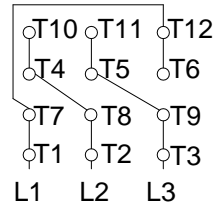

1 2 3 4 5 6 7 8

A
B
C
D
E
F

LOW VOLTAGE

HIGH VOLTAGE

CONNECTIONS FOR STARTING ONLY:

LOW VOLTAGE

HIGH VOLTAGE

Notes: Downloaded from <http://dealerselectric.com>
Generated for Model #06036EP3E364JM-W22

Performed by:

Checked:

Customer:

Close Coupled Pump: Three-Phase - W22 "JM" Type - TEFC - High Efficiency

Three-phase induction motor
Frame 364/5JM - IP55

27-SEP-2016