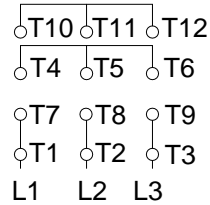

1 2 3 4 5 6 7 8

A
B
C
D
E
F

LOW VOLTAGE

HIGH VOLTAGE

CONNECTIONS FOR STARTING ONLY:

LOW VOLTAGE

HIGH VOLTAGE

Notes: Downloaded from <http://dealerselectric.com>
Generated for Model #06018OT3E364T

Performed by:

Checked:

Customer:

ODP – Open Induction Motors – NEMA Premium Efficiency

Three-phase induction motor
Frame 364T - IP23

27-SEP-2016