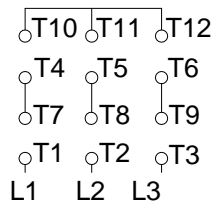

1 2 3 4 5 6 7 8

A
B
C
D
E
F

LOW VOLTAGE

HIGH VOLTAGE

CONNECTIONS FOR STARTING ONLY:

LOW VOLTAGE

HIGH VOLTAGE

Notes: Downloaded from <http://dealerselectric.com>
Generated for Model #06018OT3E364T

Performed by:

Checked:

Customer:

ODP – Open Induction Motors – NEMA Premium Efficiency

Three-phase induction motor
Frame 364T - IP23

27-SEP-2016