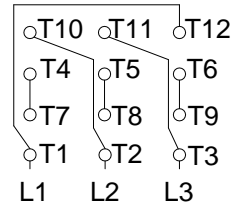

1 2 3 4 5 6 7 8

A
B
C
D
E
F

LOW VOLTAGE

HIGH VOLTAGE

CONNECTIONS FOR STARTING ONLY:

LOW VOLTAGE

HIGH VOLTAGE

Notes: Downloaded from <http://dealerselectric.com>
Generated for Model #06018OT3E364T

Performed by:

Checked:

Customer:

ODP – Open Induction Motors – NEMA Premium Efficiency

Three-phase induction motor
Frame 364T - IP23

27-SEP-2016