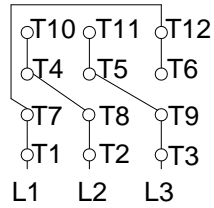

1 2 3 4 5 6 7 8

A
B
C
D
E
F

LOW VOLTAGE

HIGH VOLTAGE

CONNECTIONS FOR STARTING ONLY:

LOW VOLTAGE

HIGH VOLTAGE

Notes: Downloaded from <http://dealerselectric.com>
Generated for Model #06018OT3E364T

Performed by:

Checked:

Customer:

ODP – Open Induction Motors – NEMA Premium Efficiency

Three-phase induction motor
Frame 364T - IP23

27-SEP-2016