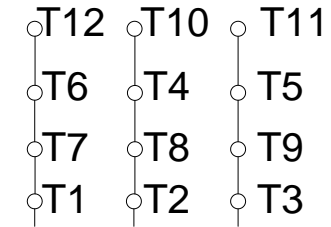

1 2 3 4 5 6 7 8

A

PART-WINDING

WYE-DELTA

START

RUN

START

RUN

B

C

L1 L2 L3

L1 L2 L3

L1 L2 L3

L1 L2 L3

D

E

F

Notes: Downloaded from <http://dealerselectric.com>
 Generated for Model #06018OP3G364JM

Performed by:

Checked:

Customer:

Close Coupled Pump : Three-Phase - "JM" Type - ODP - High Efficiency

Three-phase induction motor
 Frame 364JM - IP23