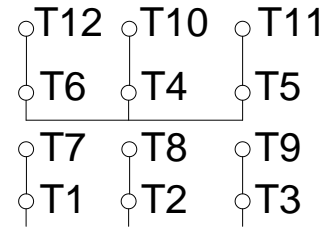

1 2 3 4 5 6 7 8

A

PART-WINDING

WYE-DELTA

START

RUN

START

RUN

B

C

L1 L2 L3

L1 L2 L3

L1 L2 L3

L1 L2 L3

D

E

F

Notes: Downloaded from <http://dealerselectric.com>
 Generated for Model #06018OP3G364JM

Performed by:

Checked:

Customer:

Close Coupled Pump : Three-Phase - "JM" Type - ODP - High Efficiency

Three-phase induction motor
 Frame 364JM - IP23