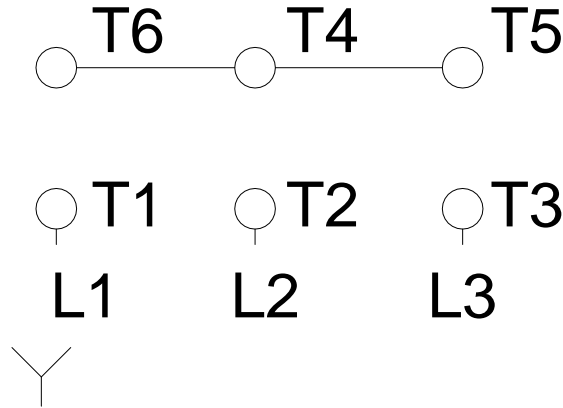

1 2 3 4 5 6 7 8

A
B
C
D
E
F

RUN

ONLY FOR START

Notes: Downloaded from http://dealerselectric.com Generated for Model #06018ET3H364T-W22		
Performed by:		
Checked:		
Customer:		
W22 NEMA Premium - Ball Bearings		
Three-phase induction motor Frame 364/5T - IP55	27-SEP-2016	