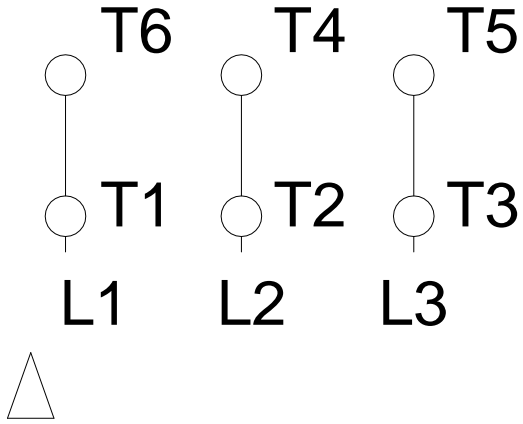

1 2 3 4 5 6 7 8

A
B
C
D
E
F

RUN

ONLY FOR START

Notes: Downloaded from http://dealerselectric.com Generated for Model #06018ET3H364T-W22		
Performed by:		
Checked:		
Customer:		
W22 NEMA Premium - Ball Bearings		
Three-phase induction motor Frame 364/5T - IP55	27-SEP-2016	