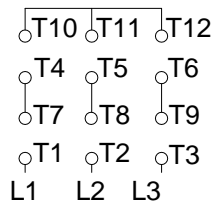

1 2 3 4 5 6 7 8

A  
B  
C  
D  
E  
F

LOW VOLTAGE

HIGH VOLTAGE

CONNECTIONS FOR STARTING ONLY:

LOW VOLTAGE

HIGH VOLTAGE

Notes: Downloaded from <http://dealerselectric.com>  
Generated for Model #06018ET3E364JM-W22

Performed by:

Checked:

Customer:

Close Coupled Pump: Three-Phase - W22 "JM" Type - TEFC - NEMA Premium

Three-phase induction motor  
Frame 364/5JM - IP55

27-SEP-2016