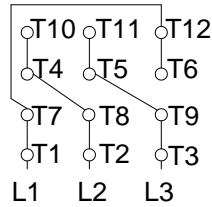

1 2 3 4 5 6 7 8

A  
B  
C  
D  
E  
F

LOW VOLTAGE

HIGH VOLTAGE

CONNECTIONS FOR STARTING ONLY:

LOW VOLTAGE

HIGH VOLTAGE

Notes: Downloaded from <http://dealerselectric.com>  
Generated for Model #06018ET3E364JM-W22

Performed by:

Checked:

Customer:

Close Coupled Pump: Three-Phase - W22 "JM" Type - TEFC - NEMA Premium

Three-phase induction motor  
Frame 364/5JM - IP55

27-SEP-2016