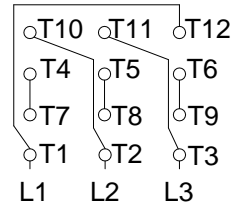

1 2 3 4 5 6 7 8

A  
B  
C  
D  
E  
F

LOW VOLTAGE

HIGH VOLTAGE

CONNECTIONS FOR STARTING ONLY:

LOW VOLTAGE

HIGH VOLTAGE

Notes: Downloaded from <http://dealerselectric.com>  
Generated for Model #06018ET3E364JM-W22

Performed by:

Checked:

Customer:

Close Coupled Pump: Three-Phase - W22 "JM" Type - TEFC - NEMA Premium

Three-phase induction motor  
Frame 364/5JM - IP55

27-SEP-2016