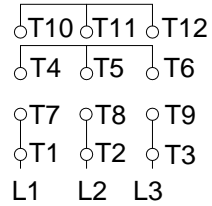

1 2 3 4 5 6 7 8

A  
B  
C  
D  
E  
F

LOW VOLTAGE

HIGH VOLTAGE

CONNECTIONS FOR STARTING ONLY:

LOW VOLTAGE

HIGH VOLTAGE

Notes: Downloaded from <http://dealerselectric.com>  
Generated for Model #06018ET3E364JM-W22

Performed by:

Checked:

Customer:

Close Coupled Pump: Three-Phase - W22 "JM" Type - TEFC - NEMA Premium

Three-phase induction motor  
Frame 364/5JM - IP55

27-SEP-2016