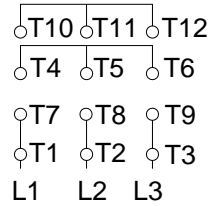

1 2 3 4 5 6 7 8

A  
B  
C  
D  
E  
F

LOW VOLTAGE

HIGH VOLTAGE

CONNECTIONS FOR STARTING ONLY:

LOW VOLTAGE

HIGH VOLTAGE

Notes: Downloaded from <http://dealerselectric.com>  
Generated for Model #06018EP3E364JM-W22

Performed by:

Checked:

Customer:

Close Coupled Pump: Three-Phase - W22 "JM" Type - TEFC - High Efficiency

Three-phase induction motor  
Frame 364/5JM - IP55

27-SEP-2016