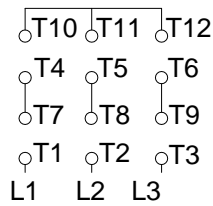

1 2 3 4 5 6 7 8

A  
B  
C  
D  
E  
F

LOW VOLTAGE

HIGH VOLTAGE

CONNECTIONS FOR STARTING ONLY:

LOW VOLTAGE

HIGH VOLTAGE

Notes: Downloaded from <http://dealerselectric.com>  
Generated for Model #06018EP3E364JM-W22

Performed by:

Checked:

Customer:

Close Coupled Pump: Three-Phase - W22 "JM" Type - TEFC - High Efficiency

Three-phase induction motor  
Frame 364/5JM - IP55

27-SEP-2016