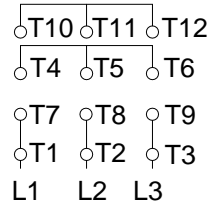

1 2 3 4 5 6 7 8

A  
B  
C  
D  
E  
F

LOW VOLTAGE

HIGH VOLTAGE

CONNECTIONS FOR STARTING ONLY:

LOW VOLTAGE

HIGH VOLTAGE

Notes: Downloaded from <http://dealerselectric.com>  
Generated for Model #06018EP3E326JP-W22

Performed by:

Checked:

Customer:

Close Coupled Pump: Three-Phase - W22 "JP" Type - TEFC - High Efficiency

Three-phase induction motor  
Frame 324/6JP - IP55

27-SEP-2016