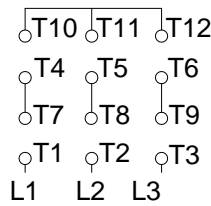

1 2 3 4 5 6 7 8

A  
B  
C  
D  
E  
F

LOW VOLTAGE

HIGH VOLTAGE

CONNECTIONS FOR STARTING ONLY:

LOW VOLTAGE

HIGH VOLTAGE

Notes: Downloaded from <http://dealerselectric.com>  
Generated for Model #06018EP3E326JP-W22

Performed by:

Checked:

Customer:

Close Coupled Pump: Three-Phase - W22 "JP" Type - TEFC - High Efficiency

Three-phase induction motor  
Frame 324/6JP - IP55

27-SEP-2016