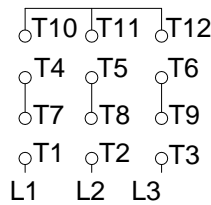

1 2 3 4 5 6 7 8

A

LOW VOLTAGE

HIGH VOLTAGE

B

CONNECTIONS FOR STARTING ONLY:

LOW VOLTAGE

HIGH VOLTAGE

C

D

E

F

Notes: Downloaded from <http://dealerselectric.com>
Generated for Model #06018EG3E364T-W22

Performed by:

Checked:

Customer: