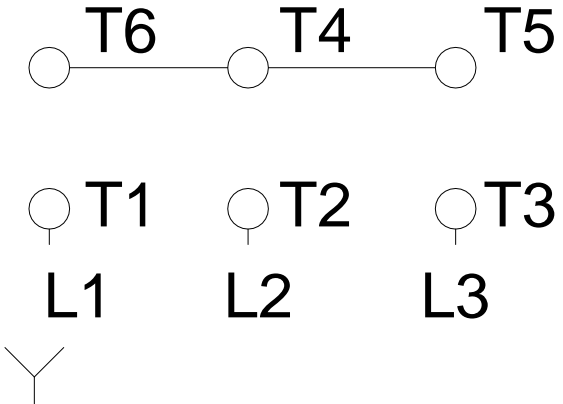

1 2 3 4 5 6 7 8

A
B
C
D
E
F

RUN

ONLY FOR START

Notes: Downloaded from <http://dealerselectric.com>
 Generated for Model #06012ST3QIE404TC-W22

Performed by:

Checked:

Customer:

Three-Phase: W22 IEEE-841™ Petrochem Motors - NEMA Premium® Efficiency

Three-phase induction motor
 Frame 404/5T - IP55

27-SEP-2016