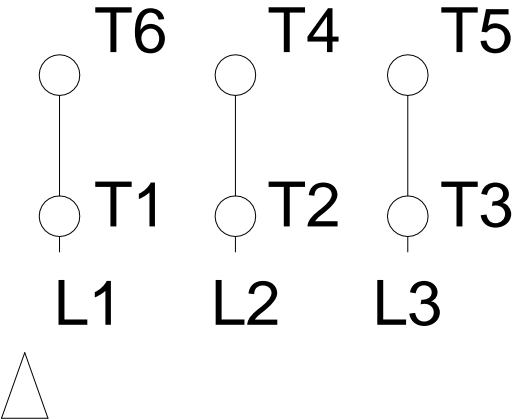

1 2 3 4 5 6 7 8

A
B
C
D
E
F

RUN

ONLY FOR START

Notes: Downloaded from <http://dealerselectric.com>
 Generated for Model #06012ST3QIE404TC-W22

Performed by:

Checked:

Customer:

Three-Phase: W22 IEEE-841™ Petrochem Motors - NEMA Premium® Efficiency

Three-phase induction motor
 Frame 404/5T - IP55

27-SEP-2016