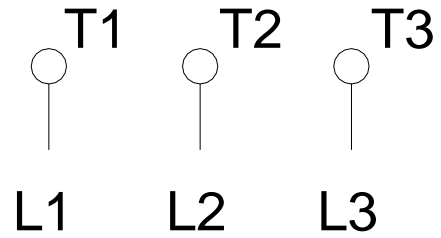

1 2 3 4 5 6 7 8

A

B

C

D

E

F

Notes: Downloaded from <http://dealerselectric.com>  
Generated for Model #06012ST3HIE404TC-W22

Performed by:

Checked:

Customer:

Three-Phase: W22 IEEE-841™ Petrochem Motors - NEMA Premium® Efficiency

Three-phase induction motor  
Frame 404/5T - IP55

27-SEP-2016