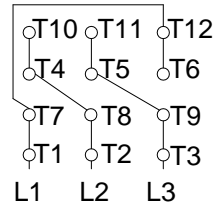

1 2 3 4 5 6 7 8

A
B
C
D
E
F

LOW VOLTAGE

HIGH VOLTAGE

CONNECTIONS FOR STARTING ONLY:

LOW VOLTAGE

HIGH VOLTAGE

Notes: Downloaded from <http://dealerselectric.com>
Generated for Model #06012ET3E404JP-W22

Performed by:

Checked:

Customer:

Close Coupled Pump: Three-Phase - W22 "JP" Type - TEFC - NEMA Premium

Three-phase induction motor
Frame 404/5JP - IP55

27-SEP-2016