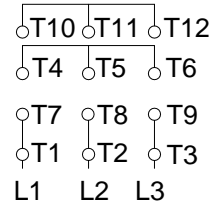

1 2 3 4 5 6 7 8

A
B
C
D
E
F

LOW VOLTAGE

HIGH VOLTAGE

CONNECTIONS FOR STARTING ONLY:

LOW VOLTAGE

HIGH VOLTAGE

Notes: Downloaded from <http://dealerselectric.com>
Generated for Model #06012ET3E404JP-W22

Performed by:

Checked:

Customer:

Close Coupled Pump: Three-Phase - W22 "JP" Type - TEFC - NEMA Premium

Three-phase induction motor
Frame 404/5JP - IP55

27-SEP-2016