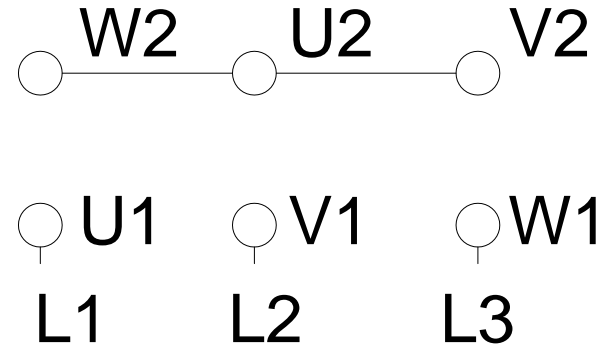

LOW VOLTAGE

HIGH VOLTAGE

Notes: Downloaded from <http://dealerselectric.com>
Generated for Model #05536ET3Y250S/M-W22

Performed by:

Checked:

Customer:

Three-Phase: W22 IE3 IEC Tru-Metric - TEFC (IP55) Cast Iron Frame

Three-phase induction motor
Frame 250S/M - IP55

27-SEP-2016