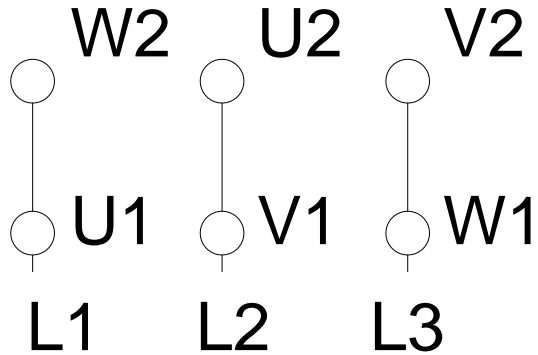

LOW VOLTAGE

HIGH VOLTAGE

Notes: Downloaded from <http://dealerselectric.com>
Generated for Model #05536ET3Y250S/M-W22

Performed by:

Checked:

Customer:

Three-Phase: W22 IE3 IEC Tru-Metric - TEFC (IP55) Cast Iron Frame