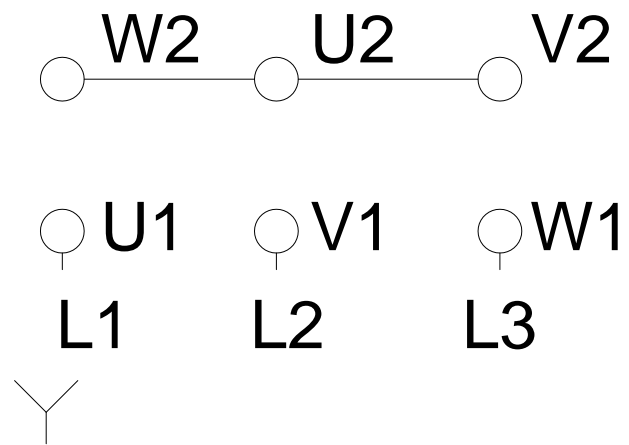

LOW VOLTAGE

HIGH VOLTAGE

Notes: Downloaded from http://dealerselectric.com Generated for Model #05518ET3Y250S/M-W22		
Performed by:		
Checked:		
Customer:		
Three-Phase: W22 IE3 IEC Tru-Metric - TEFC (IP55) Cast Iron Frame		
Three-phase induction motor Frame 250S/M - IP55	27-SEP-2016	