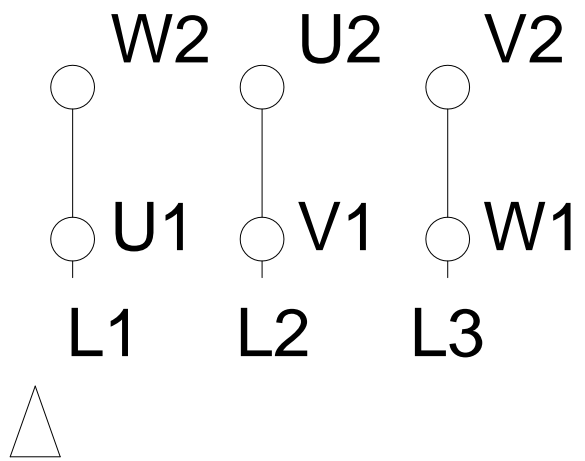

LOW VOLTAGE

HIGH VOLTAGE

Notes: Downloaded from http://dealerselectric.com Generated for Model #05518ET3Y250S/M-W22		
Performed by:		
Checked:		
Customer:		
Three-Phase: W22 IE3 IEC Tru-Metric - TEFC (IP55) Cast Iron Frame		
Three-phase induction motor Frame 250S/M - IP55	27-SEP-2016	