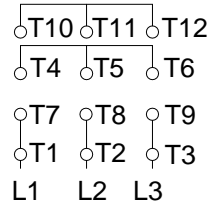

1 2 3 4 5 6 7 8

A
B
C
D
E
F

LOW VOLTAGE

HIGH VOLTAGE

CONNECTIONS FOR STARTING ONLY:

LOW VOLTAGE

HIGH VOLTAGE

Notes: Downloaded from <http://dealerselectric.com>
Generated for Model #05036XT3E326TS

Performed by:

Checked:

Customer:

Three-Phase : Explosion Proof - NEMA Premium

Three-phase induction motor
Frame 326TS - IP55

27-SEP-2016