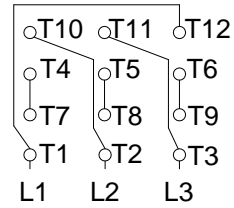

1 2 3 4 5 6 7 8

A
B
C
D
E
F

LOW VOLTAGE

HIGH VOLTAGE

CONNECTIONS FOR STARTING ONLY:

LOW VOLTAGE

HIGH VOLTAGE

Notes: Downloaded from <http://dealerselectric.com>
Generated for Model #05036XT3E326TS

Performed by:

Checked:

Customer:

Three-Phase : Explosion Proof - NEMA Premium

Three-phase induction motor
Frame 326TS - IP55

27-SEP-2016