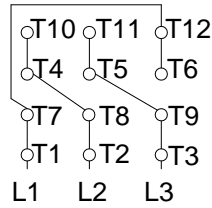

1 2 3 4 5 6 7 8

A
B
C
D
E
F

LOW VOLTAGE

HIGH VOLTAGE

CONNECTIONS FOR STARTING ONLY:

LOW VOLTAGE

HIGH VOLTAGE

Notes: Downloaded from <http://dealerselectric.com>
Generated for Model #05036XT3E326TS

Performed by:

Checked:

Customer:

Three-Phase : Explosion Proof - NEMA Premium

Three-phase induction motor
Frame 326TS - IP55

27-SEP-2016