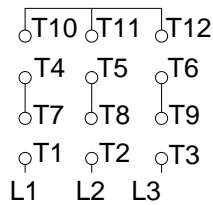

1 2 3 4 5 6 7 8

A
B
C
D
E
F

LOW VOLTAGE

HIGH VOLTAGE

CONNECTIONS FOR STARTING ONLY:

LOW VOLTAGE

HIGH VOLTAGE

Notes: Downloaded from <http://dealerselectric.com>
Generated for Model #05036XT3E326TS

Performed by:

Checked:

Customer:

Three-Phase : Explosion Proof - NEMA Premium

Three-phase induction motor
Frame 326TS - IP55

27-SEP-2016