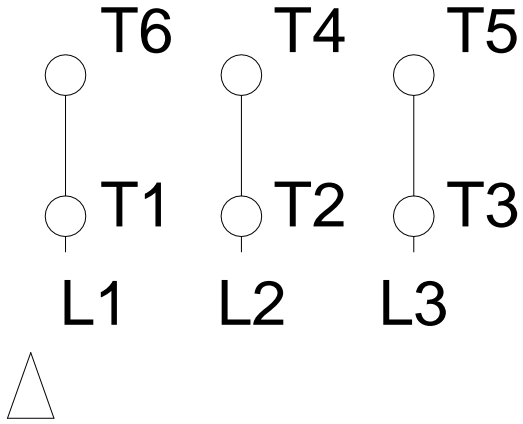

1 2 3 4 5 6 7 8

A  
B  
C  
D  
E  
F

### RUN

### ONLY FOR START

Notes: Downloaded from <a href="http://dealerselectric.com">http://dealerselectric.com</a> Generated for Model #05036OT3H324TS		
Performed by:		
Checked:		
Customer:		
ODP – Open Induction Motors – NEMA Premium Efficiency		
Three-phase induction motor Frame 324TS - IP23	27-SEP-2016	