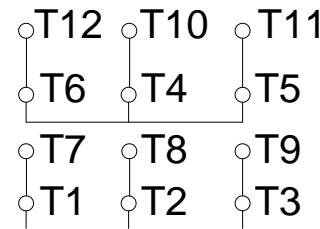

1 2 3 4 5 6 7 8

A

PART-WINDING

WYE-DELTA

START

RUN

START

RUN

B

C

L1 L2 L3

L1 L2 L3

L1 L2 L3

L1 L2 L3

D

E

F

Notes: Downloaded from <http://dealerselectric.com>
 Generated for Model #05036OT3G324JM

Performed by:

Checked:

Customer:

Close Coupled Pump : Three-Phase - "JM" Type - ODP - NEMA Premium

Three-phase induction motor
 Frame 324JM - IP23