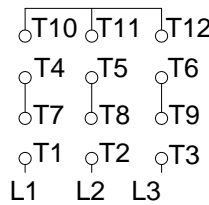

1 2 3 4 5 6 7 8

A
B
C
D
E
F

LOW VOLTAGE

HIGH VOLTAGE

CONNECTIONS FOR STARTING ONLY:

LOW VOLTAGE

HIGH VOLTAGE

Notes: Downloaded from <http://dealerselectric.com>
Generated for Model #05036OP3V324JP

Performed by:

Checked:

Customer:

Close Coupled Pump : Three-Phase - "JP" Type - ODP - High Efficiency

Three-phase induction motor
Frame 324JP - IP23

27-SEP-2016