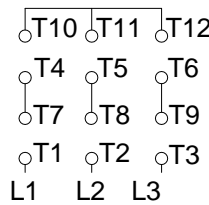

1 2 3 4 5 6 7 8

A
B
C
D
E
F

LOW VOLTAGE

HIGH VOLTAGE

CONNECTIONS FOR STARTING ONLY:

LOW VOLTAGE

HIGH VOLTAGE

Notes: Downloaded from <http://dealerselectric.com>
Generated for Model #05036OP3E324JP

Performed by:

Checked:

Customer:

Close Coupled Pump : Three-Phase - "JP" Type - ODP - High Efficiency

Three-phase induction motor
Frame 324JP - IP23

23-SEP-2016