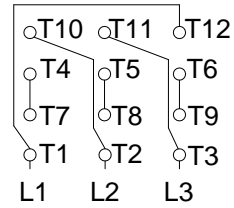

1 2 3 4 5 6 7 8

A
B
C
D
E
F

LOW VOLTAGE

HIGH VOLTAGE

CONNECTIONS FOR STARTING ONLY:

LOW VOLTAGE

HIGH VOLTAGE

Notes: Downloaded from <http://dealerselectric.com>
Generated for Model #05036OP3E324JP

Performed by:

Checked:

Customer:

Close Coupled Pump : Three-Phase - "JP" Type - ODP - High Efficiency

Three-phase induction motor
Frame 324JP - IP23

23-SEP-2016