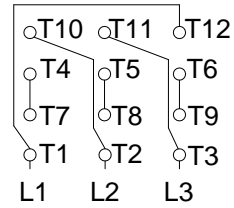

1 2 3 4 5 6 7 8

A  
B  
C  
D  
E  
F

LOW VOLTAGE

HIGH VOLTAGE

CONNECTIONS FOR STARTING ONLY:

LOW VOLTAGE

HIGH VOLTAGE

Notes: Downloaded from <http://dealerselectric.com>  
Generated for Model #05036ET3E326JP-W22

Performed by:

Checked:

Customer:

Close Coupled Pump: Three-Phase - W22 "JP" Type - TEFC - NEMA Premium

Three-phase induction motor  
Frame 324/6JP - IP55

23-SEP-2016