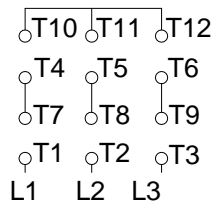

1 2 3 4 5 6 7 8

A  
B  
C  
D  
E  
F

LOW VOLTAGE

HIGH VOLTAGE

CONNECTIONS FOR STARTING ONLY:

LOW VOLTAGE

HIGH VOLTAGE

Notes: Downloaded from <http://dealerselectric.com>  
Generated for Model #05036ET3E326JP-W22

Performed by:

Checked:

Customer:

Close Coupled Pump: Three-Phase - W22 "JP" Type - TEFC - NEMA Premium

Three-phase induction motor  
Frame 324/6JP - IP55

23-SEP-2016