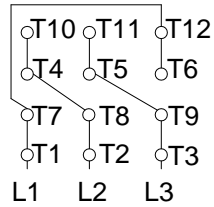

1 2 3 4 5 6 7 8

A
B
C
D
E
F

LOW VOLTAGE

HIGH VOLTAGE

CONNECTIONS FOR STARTING ONLY:

LOW VOLTAGE

HIGH VOLTAGE

Notes: Downloaded from <http://dealerselectric.com>
Generated for Model #05036EP3E326JP-W22

Performed by:

Checked:

Customer:

Close Coupled Pump: Three-Phase - W22 "JP" Type - TEFC - High Efficiency

Three-phase induction motor
Frame 324/6JP - IP55

23-SEP-2016