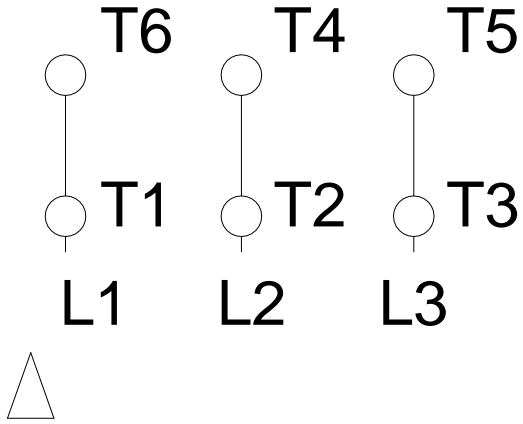

1 2 3 4 5 6 7 8

A
B
C
D
E
F

RUN

ONLY FOR START

Notes: Downloaded from http://dealerselectric.com Generated for Model #05018OT3P326T		
Performed by:		
Checked:		
Customer:		
ODP – Open Induction Motors – NEMA Premium Efficiency		
Three-phase induction motor Frame 326T - IP23	23-SEP-2016	