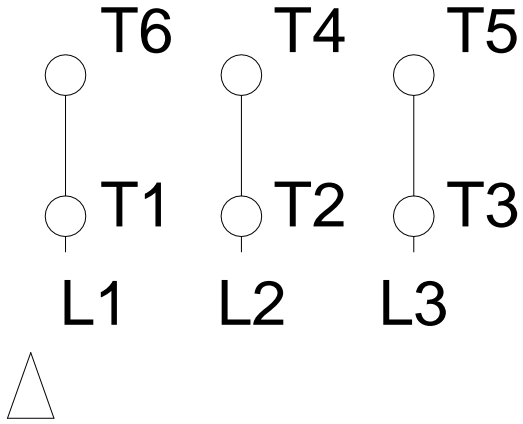

1 2 3 4 5 6 7 8

A
B
C
D
E
F

RUN

ONLY FOR START

Notes: Downloaded from http://dealerselectric.com Generated for Model #05018OT3H326T		
Performed by:		
Checked:		
Customer:		
ODP – Open Induction Motors – NEMA Premium Efficiency		
Three-phase induction motor Frame 326T - IP23	23-SEP-2016	