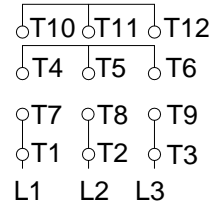

1 2 3 4 5 6 7 8

A
B
C
D
E
F

LOW VOLTAGE

HIGH VOLTAGE

CONNECTIONS FOR STARTING ONLY:

LOW VOLTAGE

HIGH VOLTAGE

Notes: Downloaded from <http://dealerselectric.com>
Generated for Model #05018ET3E326TC-W22

Performed by:

Checked:

Customer:

W22 NEMA Premium - Ball Bearings

Three-phase induction motor
Frame 324/6T - IP55

23-SEP-2016