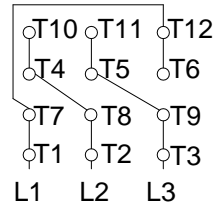

1 2 3 4 5 6 7 8

A
B
C
D
E
F

LOW VOLTAGE

HIGH VOLTAGE

CONNECTIONS FOR STARTING ONLY:

LOW VOLTAGE

HIGH VOLTAGE

Notes: Downloaded from <http://dealerselectric.com>
Generated for Model #05018ET3E326TC-W22

Performed by:

Checked:

Customer:

W22 NEMA Premium - Ball Bearings

Three-phase induction motor
Frame 324/6T - IP55

23-SEP-2016