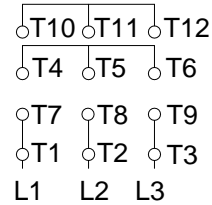

1 2 3 4 5 6 7 8

A
B
C
D
E
F

LOW VOLTAGE

HIGH VOLTAGE

CONNECTIONS FOR STARTING ONLY:

LOW VOLTAGE

HIGH VOLTAGE

Notes: Downloaded from <http://dealerselectric.com>
Generated for Model #05018EG3E326T-W22

Performed by:

Checked:

Customer:

W22 Super Premium

Three-phase induction motor
Frame 324/6T - IP55

23-SEP-2016