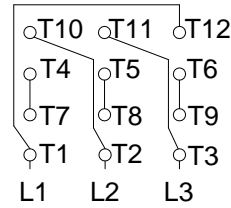

1 2 3 4 5 6 7 8

A
B
C
D
E
F

LOW VOLTAGE

HIGH VOLTAGE

CONNECTIONS FOR STARTING ONLY:

LOW VOLTAGE

HIGH VOLTAGE

Notes: Downloaded from <http://dealerselectric.com>
Generated for Model #05018EG3E326T-W22

Performed by:

Checked:

Customer:

W22 Super Premium

Three-phase induction motor
Frame 324/6T - IP55

23-SEP-2016