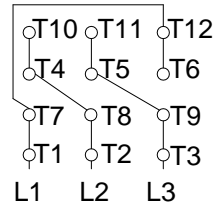

1 2 3 4 5 6 7 8

A
B
C
D
E
F

LOW VOLTAGE

HIGH VOLTAGE

CONNECTIONS FOR STARTING ONLY:

LOW VOLTAGE

HIGH VOLTAGE

Notes: Downloaded from <http://dealerselectric.com>
Generated for Model #05018EG3E326T-W22

Performed by:

Checked:

Customer:

W22 Super Premium

Three-phase induction motor
Frame 324/6T - IP55

23-SEP-2016