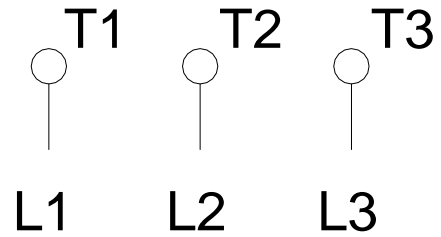

1 2 3 4 5 6 7 8

A

B

C

D

E

F

Notes: Downloaded from <http://dealerselectric.com>
Generated for Model #05012ST3HIE365T-W22

Performed by:

Checked:

Customer:

Three-Phase: W22 IEEE-841™ Petrochem Motors - NEMA Premium® Efficiency

Three-phase induction motor
Frame 364/5T - IP55

23-SEP-2016