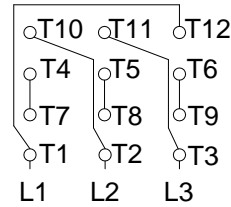

1 2 3 4 5 6 7 8

A
B
C
D
E
F

LOW VOLTAGE

HIGH VOLTAGE

CONNECTIONS FOR STARTING ONLY:

LOW VOLTAGE

HIGH VOLTAGE

Notes: Downloaded from <http://dealerselectric.com>
Generated for Model #05012ET3E365TC-W22

Performed by:

Checked:

Customer:

W22 NEMA Premium - Ball Bearings

Three-phase induction motor
Frame 364/5T - IP55

23-SEP-2016