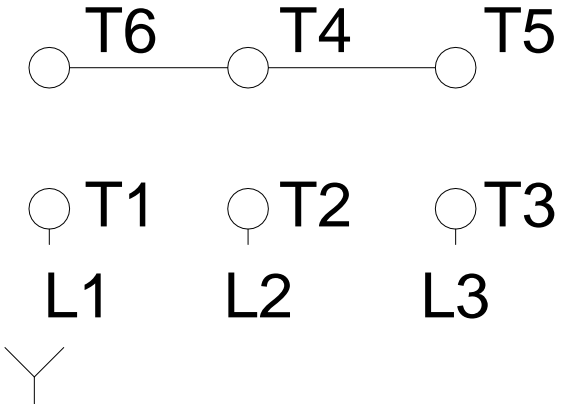

1 2 3 4 5 6 7 8

A
B
C
D
E
F

RUN

ONLY FOR START

Notes: Downloaded from http://dealerselectric.com Generated for Model #05009ST3QIE404TC-W22		
Performed by:		
Checked:		
Customer:		
Three-Phase: W22 IEEE-841™ Petrochem Motors - NEMA Premium® Efficiency		
Three-phase induction motor Frame 404/5T - IP55	23-SEP-2016	