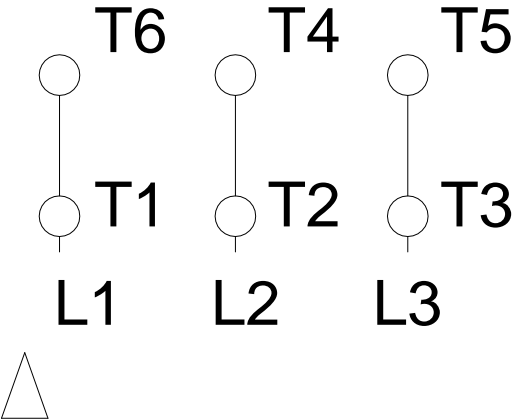

1 2 3 4 5 6 7 8

A
B
C
D
E
F

RUN

ONLY FOR START

Notes: Downloaded from http://dealerselectric.com Generated for Model #05009ST3QIE404TC-W22		
Performed by:		
Checked:		
Customer:		
Three-Phase: W22 IEEE-841™ Petrochem Motors - NEMA Premium® Efficiency		
Three-phase induction motor Frame 404/5T - IP55	23-SEP-2016	