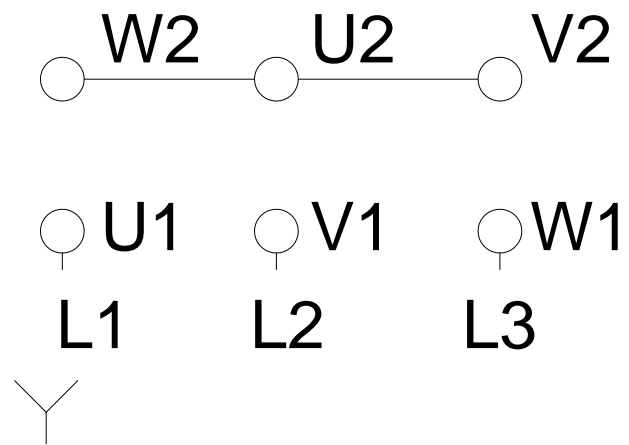

LOW VOLTAGE

HIGH VOLTAGE

Notes: Downloaded from <http://dealerselectric.com>
Generated for Model #04518ET3Y225S/M-W22

Performed by:

Checked:

Customer:

Three-Phase: W22 IE3 IEC Tru-Metric - TEFC (IP55) Cast Iron Frame

Three-phase induction motor
Frame 225S/M - IP55

23-SEP-2016