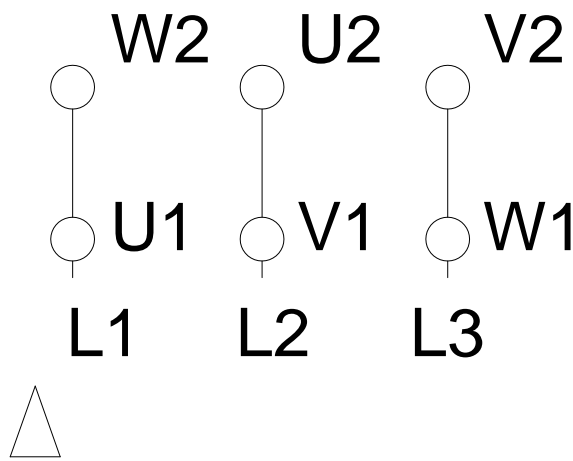

LOW VOLTAGE

HIGH VOLTAGE

Notes: Downloaded from <http://dealerselectric.com>
Generated for Model #04518ET3Y225S/M-W22

Performed by:

Checked:

Customer:

Three-Phase: W22 IE3 IEC Tru-Metric - TEFC (IP55) Cast Iron Frame

Three-phase induction motor
Frame 225S/M - IP55

23-SEP-2016