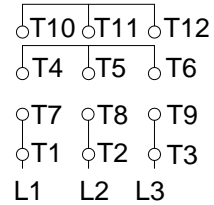

1 2 3 4 5 6 7 8

A  
B  
C  
D  
E  
F

LOW VOLTAGE

HIGH VOLTAGE

CONNECTIONS FOR STARTING ONLY:

LOW VOLTAGE

HIGH VOLTAGE

Notes: Downloaded from <http://dealerselectric.com>  
Generated for Model #04036OT3E286JM

Performed by:

Checked:

Customer:

Close Coupled Pump : Three-Phase - "JM" Type - ODP - NEMA Premium

Three-phase induction motor  
Frame 286JM - IP23

23-SEP-2016