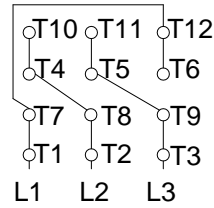

1 2 3 4 5 6 7 8

A  
B  
C  
D  
E  
F

LOW VOLTAGE

HIGH VOLTAGE

CONNECTIONS FOR STARTING ONLY:

LOW VOLTAGE

HIGH VOLTAGE

Notes: Downloaded from <http://dealerselectric.com>  
Generated for Model #04036OT3E286JM

Performed by:

Checked:

Customer:

Close Coupled Pump : Three-Phase - "JM" Type - ODP - NEMA Premium

Three-phase induction motor  
Frame 286JM - IP23

23-SEP-2016