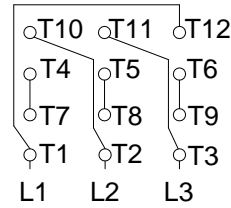

1 2 3 4 5 6 7 8

A  
B  
C  
D  
E  
F

LOW VOLTAGE

HIGH VOLTAGE

CONNECTIONS FOR STARTING ONLY:

LOW VOLTAGE

HIGH VOLTAGE

Notes: Downloaded from <http://dealerselectric.com>  
Generated for Model #04036OT3E286JM

Performed by:

Checked:

Customer:

Close Coupled Pump : Three-Phase - "JM" Type - ODP - NEMA Premium

Three-phase induction motor  
Frame 286JM - IP23

23-SEP-2016