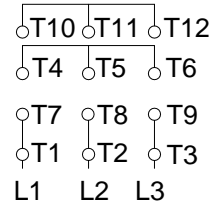

1 2 3 4 5 6 7 8

A
B
C
D
E
F

LOW VOLTAGE

HIGH VOLTAGE

CONNECTIONS FOR STARTING ONLY:

LOW VOLTAGE

HIGH VOLTAGE

Notes: Downloaded from <http://dealerselectric.com>
Generated for Model #04036ET3E324JP-W22

Performed by:

Checked:

Customer:

Close Coupled Pump: Three-Phase - W22 "JP" Type - TEFC - NEMA Premium

Three-phase induction motor
Frame 324/6JP - IP55

23-SEP-2016