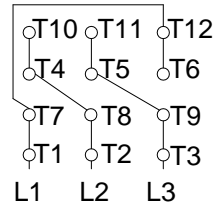

1 2 3 4 5 6 7 8

A
B
C
D
E
F

LOW VOLTAGE

HIGH VOLTAGE

CONNECTIONS FOR STARTING ONLY:

LOW VOLTAGE

HIGH VOLTAGE

Notes: Downloaded from <http://dealerselectric.com>
Generated for Model #04036ET3E324JP-W22

Performed by:

Checked:

Customer:

Close Coupled Pump: Three-Phase - W22 "JP" Type - TEFC - NEMA Premium

Three-phase induction motor
Frame 324/6JP - IP55

23-SEP-2016